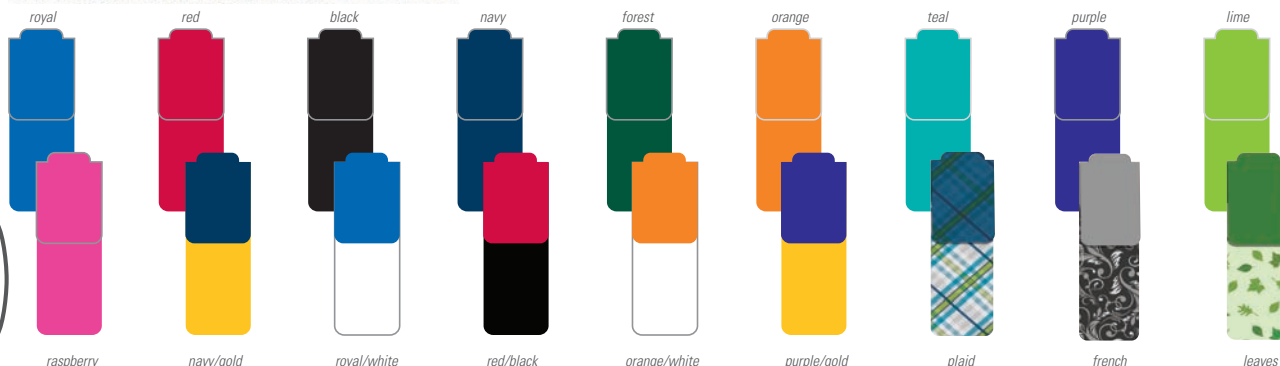

There are no set-up or art charges involved with MagneticMark bookmarks when you submit your order and artwork on the templates provided. If you prefer for Vitronic to set up your art, simply note this on your order and include an art creation charge of $60(X)/hour. Email your digital art file (referencing your purchase order number) to customer@vitronicpromotional.com