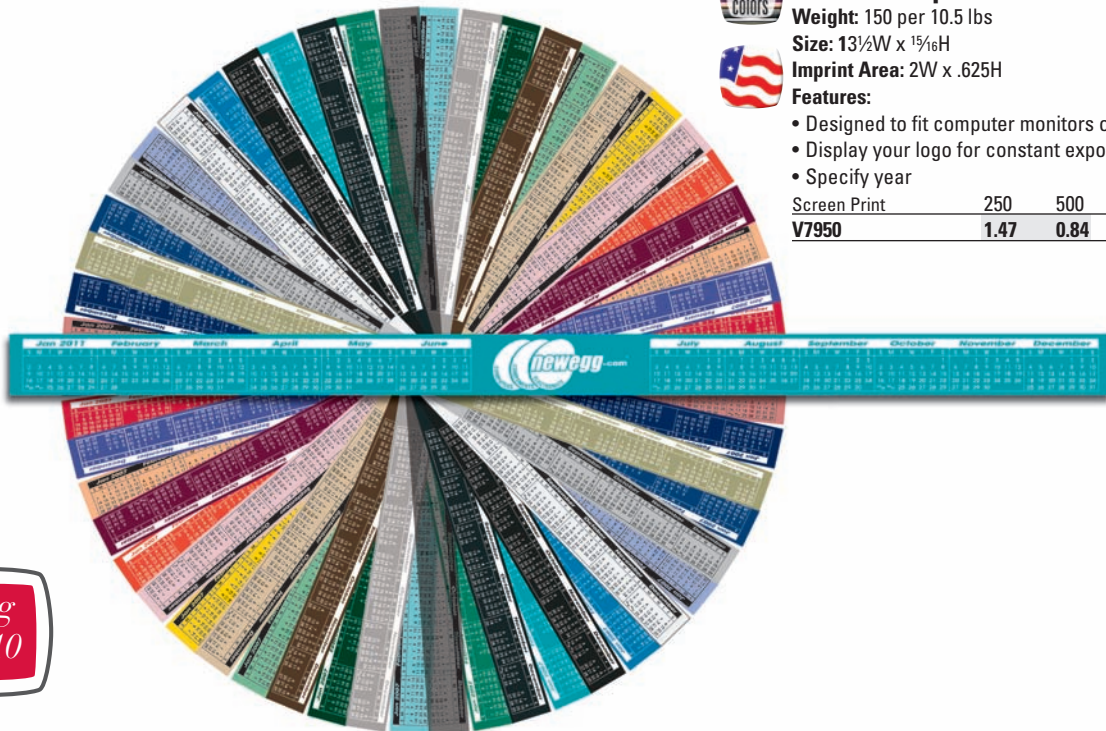

V7950 Computer Calendar Strip

Weight: 150 per 10.5 lbs

Size: 13¹/₂W x 1⁵/₁₆H

Imprint Area: 2W x .625H

Features:

- Designed to fit computer monitors or keyboards
- Display your logo for constant exposure
- Specify year

Screen Print	250	500	1000	2500	
V7950	1.47	0.84	0.50	0.30	2ABC

vpg
2010